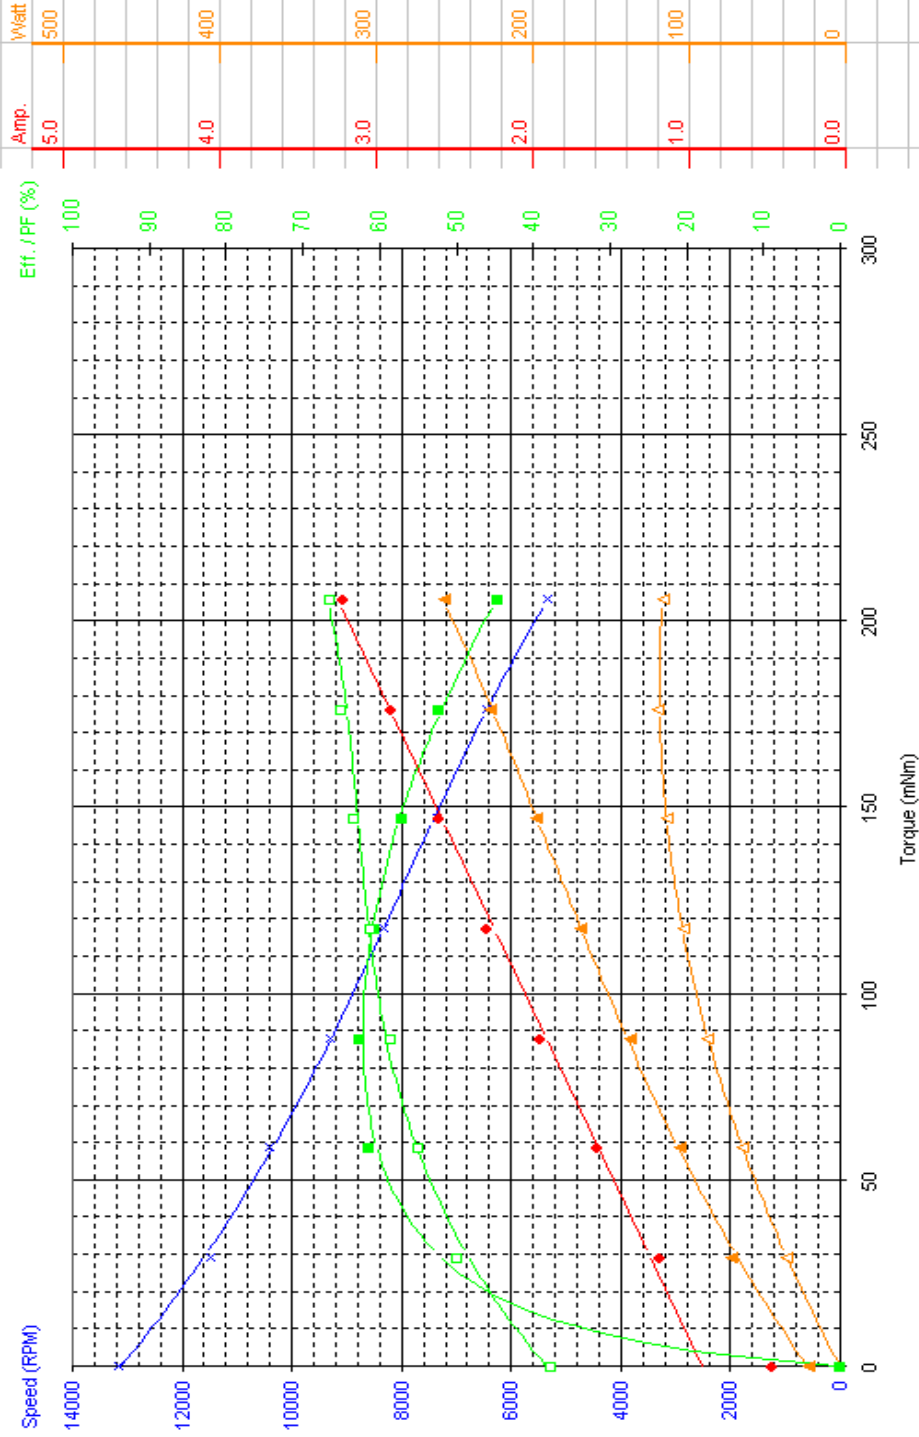

ALL	REF	DESCRIPTION	DATE	BY
E	0D062019	CORRECT LOCATION OF GREEN MARK (MARKED [E])	2006/02/08	Mavis Qiu
F	0D062077	CHANGED DIM. (MARKED [F])	2006/03/15	JF-YAN

ROTATION

LABEL CONTENT

- NOTES:
1. DIRECTION OF ROTATION: ANTI-CLOCKWISE WHEN VIEWING MOTOR OUTPUT END WITH POSITIVE VOLTAGE APPLIED TO POSITIVE TERMINAL.
 2. COOLING FAN MUST WITHSTAND A PUSH FORCE: 10KG MIN. TORQUE FORCE: 8kg-cm MIN.
 3. GROUNDING TERMINAL MUST WITHSTAND A PULL FORCE 9KG MIN.

HVDC Motor Performance Curve

Motor model : DC781(2)XLSG

Project :

TESTCO

800-748-6285

WWW.TESTCO-INC.COM

P/N DC781(2)XLSG-42.5-072-001

Sample code :

Ref. No. :

Date : 05-06-2005

Time : 16:11:35

Operator : BIN TIAN

Room temp. : 25 °C

AC POWER	
Voltage	120.0 V
Frequency	60 Hz
NO LOAD	
Measured Speed	13167 rpm
Measured Current	0.44 Amp
Measured Power in	20.00 Watt
STALL	
Torque	- mNm
Current	- Amp
AT MAXIMUM EFFICIENCY	
Torque	89.38 mNm
Speed	9238 rpm
Current	1.93 Amp
Power Output	87.25 Watt
Efficiency	62.20 %
PF	0.593
AT MAXIMUM OUTPUT POWER	
Torque	182.92 mNm
Speed	6205 rpm
Current	3.01 Amp
Power Output	117.75 Watt
Efficiency	50.43 %
PF	0.647

Notes: The curve represent the performance of the sample only. Performance specification for mass production will be established at production pilot run.