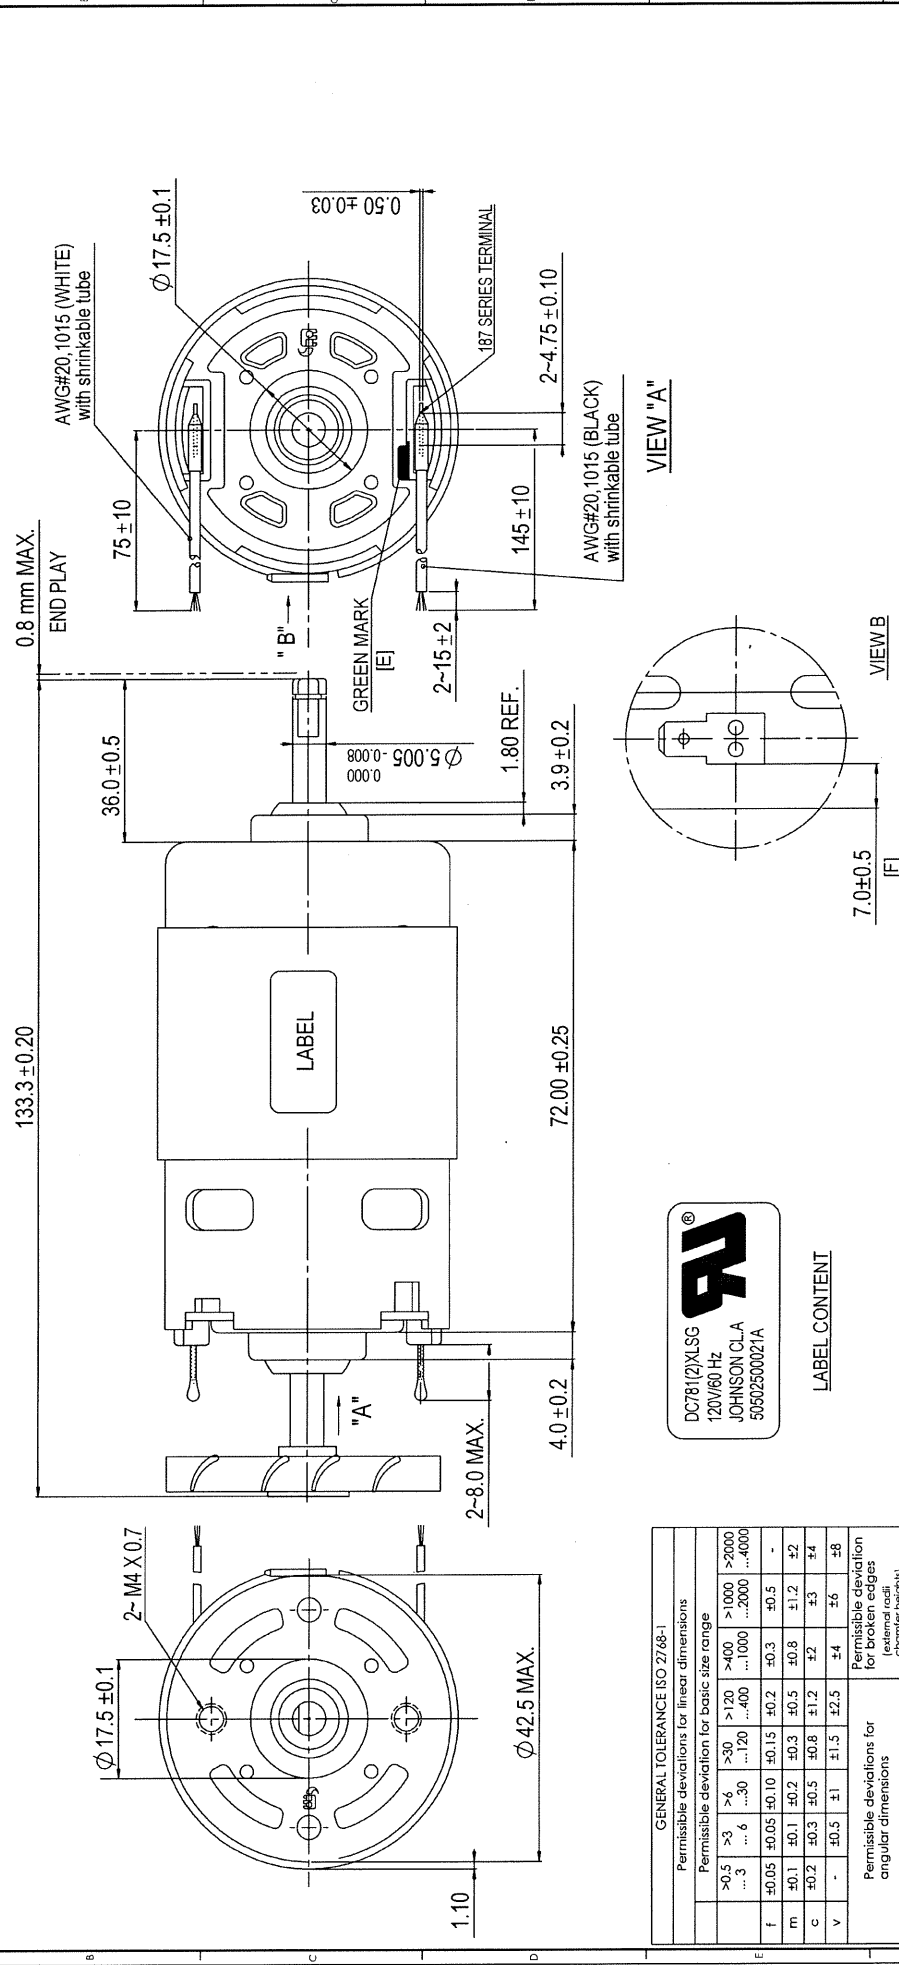

ALL	REF	DESCRIPTION	DATE	BY
E	0D062019	CORRECT LOCATION OF GREEN MARK (MARKED [E])	2006/02/08	Mavis Qiu
F	0D062077	CHANGED DIM. (MARKED [F])	2006/03/15	JF-YAN

ROTATION

LABEL CONTENT

1. NOTES:
1. DIRECTION OF ROTATION: ANTI-CLOCKWISE WHEN VIEWING MOTOR OUTPUT END WITH POSITIVE VOLTAGE APPLIED TO POSITIVE TERMINAL.
  2. COOLING FAN MUST WITHSTAND A PUSH FORCE: 10KG MIN. TORQUE FORCE: 8kg-cm MIN.
  3. GROUNDING TERMINAL MUST WITHSTAND A PULL FORCE 9KG MIN.